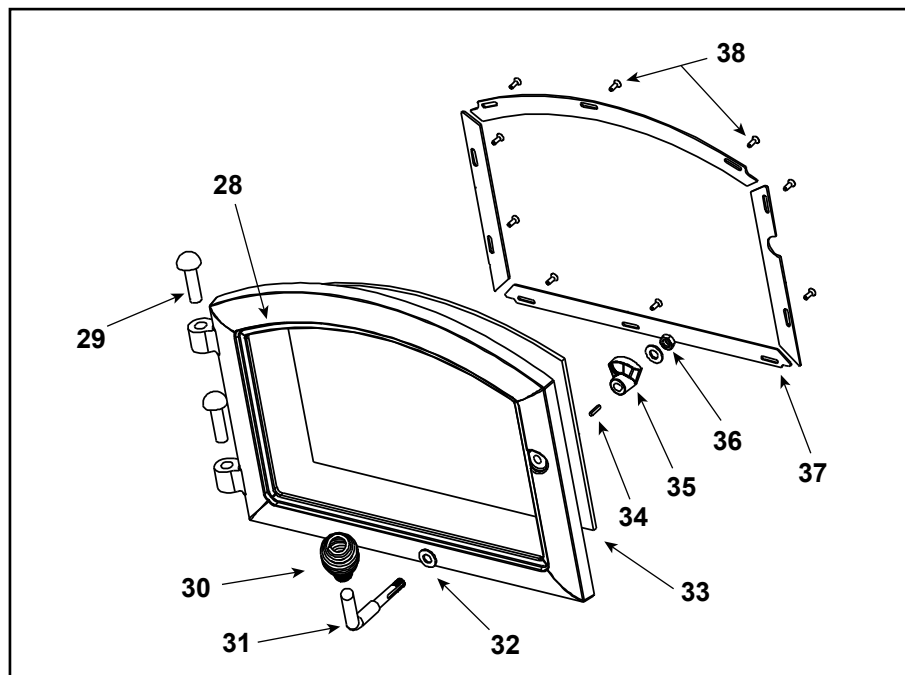

Figure 2

Part number list on following page.