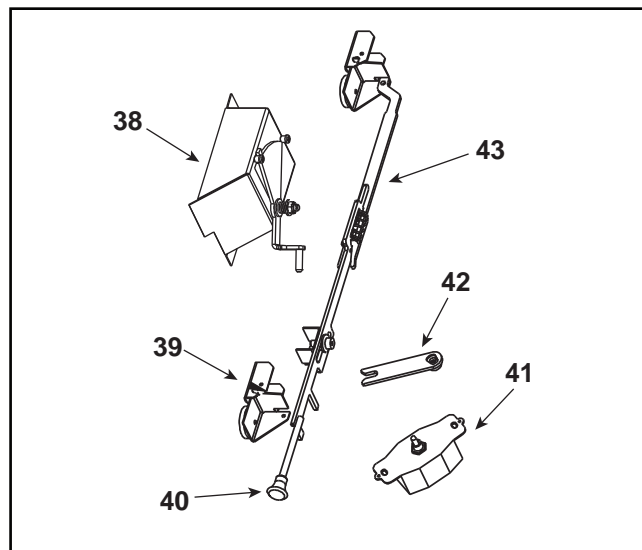

Figure C: Burn Rate Control & Associated Parts

Part number list on following page.