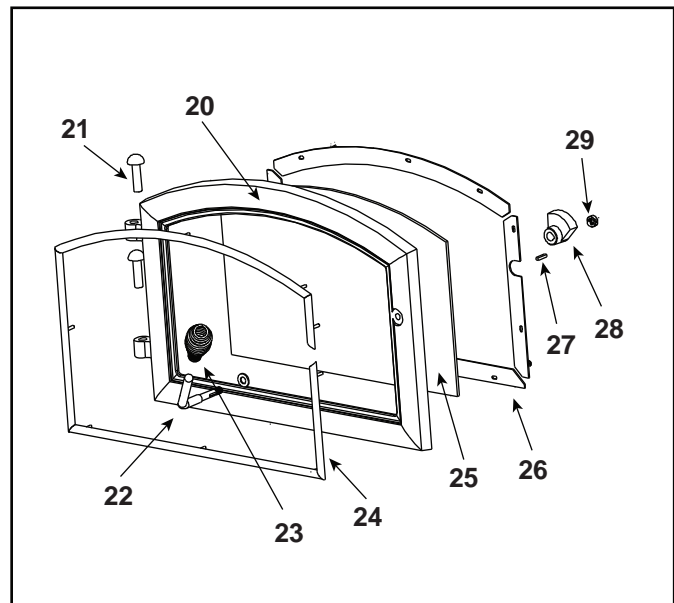

Figure B. Door Assembly, Standard