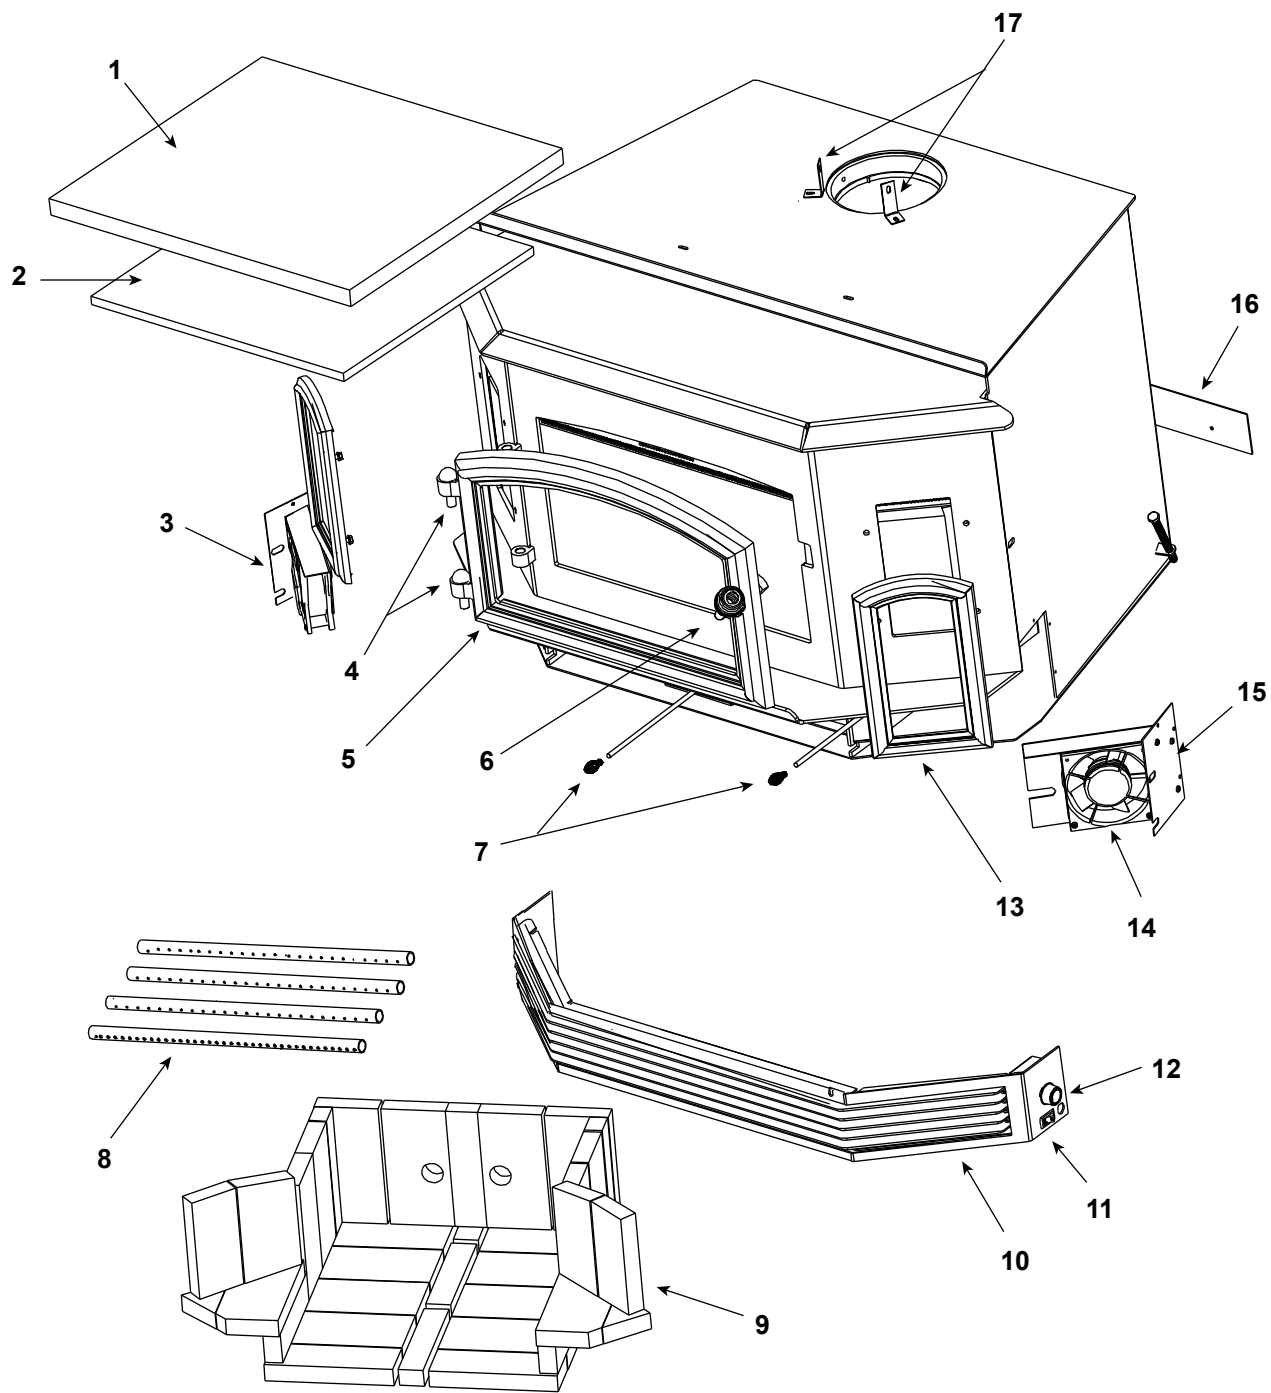

5100I-GD-B
5100I-NL-B

Beginning Mfg Date: 12-14-04
Ending Mfg Date:

Part number list on following page.