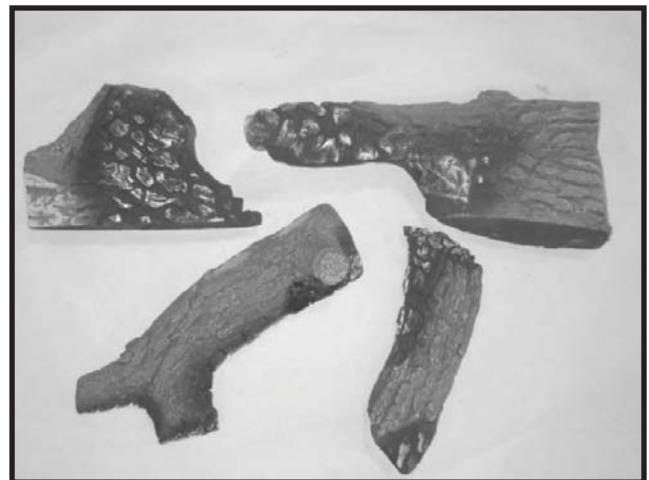

Part number list on following page.