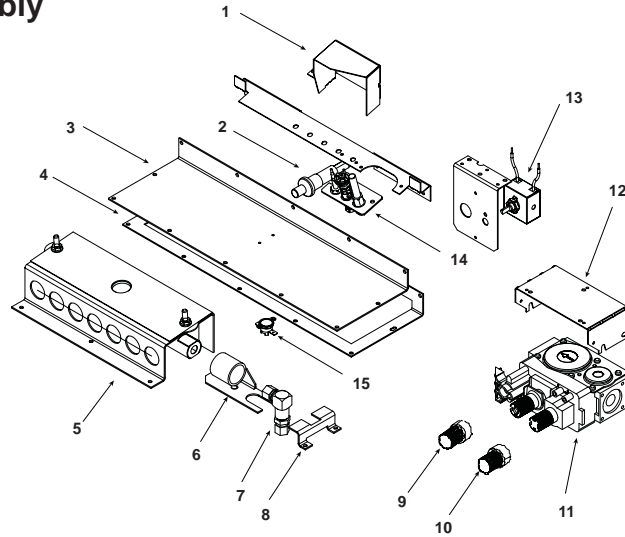

Standing Pilot Valve Assembly

IMPORTANT: THIS IS DATED INFORMATION. When requesting service or replacement parts for your appliance please provide model number and serial number. All parts listed in this manual may be ordered from an authorized dealer.

**Stocked
in Depot**

ITEM	DESCRIPTION	COMMENTS	PART NUMBER	
1	Pilot Shield		7008-172	
2	Piezo Ignitor		291-513	Y
3	Blower Access Plate		7008-135	
4	Gasket, Blower Access		7008-136	
5	Burner Neck Support Assembly		7008-005	Y
6	Shutter Bracket Assembly		468-5060	Y
7	Bulkhead		26457	Y
8	Bulkhead Stop		474-0090	
9	Extension Knob, HI/Lo		571-533	Y
10	Extension Knob, ON/OFF		571-534	Y
11	Valve NG		842-0240	Y
	Valve LP		842-0230	Y
12	Valve Bracket		7008-112	
13	Speed Control		842-0370	Y
	Speed Control Knob		200-2041	Y
14	Pilot Assembly NG		230-1781	Y
	Pilot Assembly LP		Use LP Pilot Orifice	
15	Snap Disc		230-0960	Y
	Orifice NG (.125)		24691	Y
	Orifice LP (.076)		29388	Y
	Conversion Kit NG		844-8230	Y
	Conversion Kit LP		LPK-MB	Y
	Pilot Orifice NG		842-4440	Y
	Pilot Orifice LP		200-2630	Y
	Regulator NG		230-1570	Y
	Regulator LP		230-1520	Y